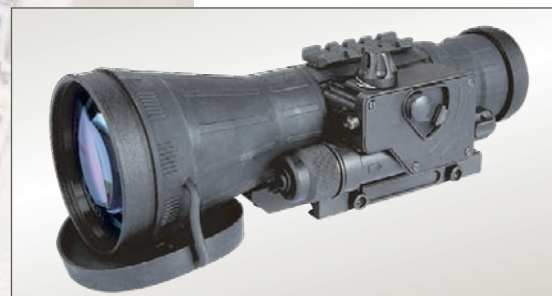

CO-LR ID

Night Vision Clip-On System

The Armasight CO-LR (Clip On – Long Range) is a night vision unit that mounts in front of any existing day scope, converting the scope into a night vision-capable device with a viewing range of up to 1000 yards. Suitable for use with most commercial and military specification daytime scopes (up to 12X magnification), the CO-LR can be mounted/dismounted on any standard Picatinny rail in seconds, with no special tools required. Because the CO-LR can be mounted to an existing day scope, no re-zeroing is required. The CO-LR allows the user to maintain consistent positioning and shooting accuracy, all while maintaining the use of a fully familiar day scope.

- Ⓐ **Simple and quick conversion of day scope to Night Vision**
- Ⓐ **Automatic brightness control**
- Ⓐ **Mounts in front of riflescope with no re-zeroing required**
- Ⓐ **Equipped with wireless remote control**
- Ⓐ **Powered by a single alkaline 1.5V AA or 3V CR123A lithium battery**
- Ⓐ **Quick-release mount**
- Ⓐ **Mil standard compliant**
- Ⓐ **Limited two-year warranty**

Image Tube	Gen 2+ ID - "Improved Definition" 47-54 lp/mm
Magnification	1x (recommended to use with up to 12x day time optics)
Lens System	F1:1.54, 108 mm
FOV (°)	10
Exit Pupil (mm)	40
Range of Focus (m)	10 to infinity
Diopter Adjustment	No
Controls	Direct
Remote Control	Yes (Wireless)
Brightness Control	Automatic
Bright Light Cut-off	Yes
Infrared Illuminator	Detachable Long Range IR Illuminator
Low Battery Indicator	Yes
Power Supply	1 x 1.5V AA type battery or 1 x 3V CR123A type battery
Battery Life (hours)	40 (3 V) / 25 (1.5 V)
Environmental Rating	Waterproof
MIL-STD-810	Complies
Operating Temperature (°C)	-40 to +50
Storage Temperature (°C)	-50 to +50
Dimensions (mm/in)	235 x 97x 80 / 9.25 x 3.8 x 3.14
Weight (kg/lbs)	0.91 / 2