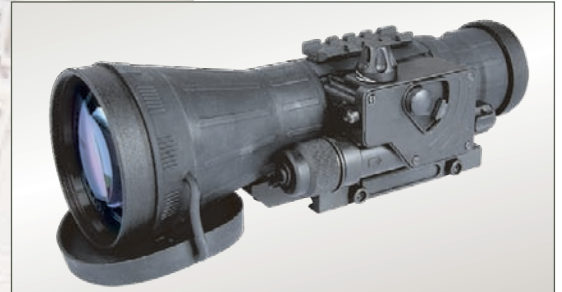

### Night Vision Clip-On System

The Armasight CO-LR (Clip On – Long Range) is a night vision unit that mounts in front of any existing day scope, converting the scope into a night vision-capable device with a viewing range of up to 1000 yards. Suitable for use with most commercial and military specification daytime scopes (up to 12X magnification), the CO-LR can be mounted/dismounted on any standard Picatinny rail in seconds, with no special tools required. Because the CO-LR can be mounted to an existing day scope, no re-zeroing is required. The CO-LR allows the user to maintain consistent positioning and shooting accuracy, all while maintaining the use of a fully familiar day scope.

The CO-LR is packed with innovative features like automatic brightness control, bright light shut-off, and wireless remote control. MIL-STD-810 housing of CO-LR is designed to take just about anything the great outdoors can throw at it.

- Ⓐ **Simple and quick conversion of day scope to Night Vision**
- Ⓐ **Automatic brightness control**
- Ⓐ **Mounts in front of riflescope with no re-zeroing required**
- Ⓐ **Equipped with wireless remote control**
- Ⓐ **Powered by a single alkaline 1.5V AA or 3V CR123A lithium battery**
- Ⓐ **Quick-release mount**
- Ⓐ **Mil standard compliant**
- Ⓐ **Limited two-year warranty**